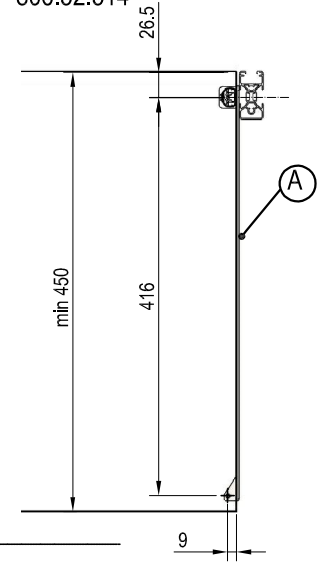

787A20-787A16_20190326_V01

2 x (A) shelfholders (1 Right + 1 Left)

2 x (B) screws Ø3.5x16 

2 x (C) screws M4x8  2 x (D) metal connector

HÄFELE

806.52.714
806.52.514

Subject to alterations © 2023 by Häfele SE & Co KG Adolf-Häfele-Str. 1 · D-72202 Nagold · www.hafele.com