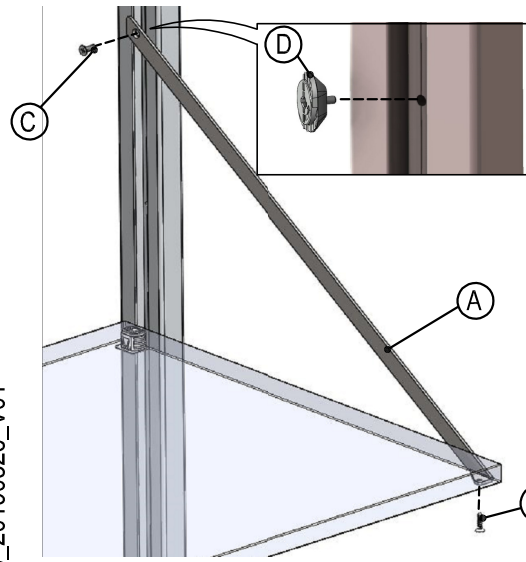

787A20-787A16_20190326_V01

2 x (A) shelfholders (1 Right + 1 Left)

2 x (B) screws Ø3.5x16 

2 x (C) screws M4x8  2 x (D) metal connector

HÄFELE

806.52.714
806.52.514

Subject to alterations © 2023 by Häfele SE & Co KG Adolf-Häfele-Str. 1 · D-72202 Nagold · www.hafele.com