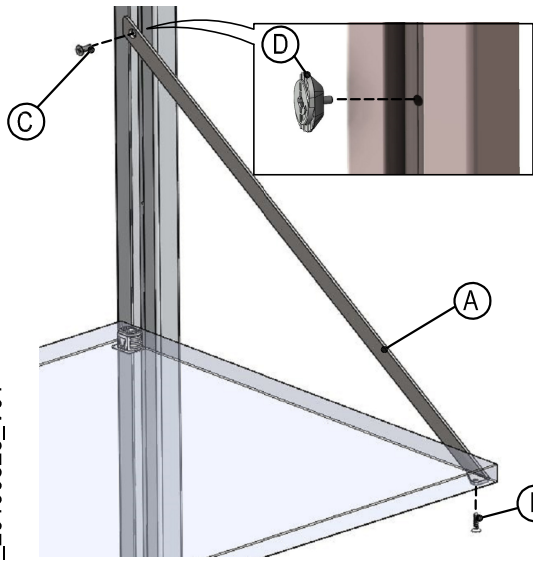

787A20-787A16_20190326_V01

2 x (A) shelfholders (1 Right + 1 Left)

2 x (B) screws Ø3.5x16 

2 x (C) screws M4x8  2 x (D) metal connector

HÄFELE

806.52.714
806.52.514

Subject to alterations © 2023 by Häfele SE & Co KG Adolf-Häfele-Str. 1 · D-72202 Nagold · www.hafele.com