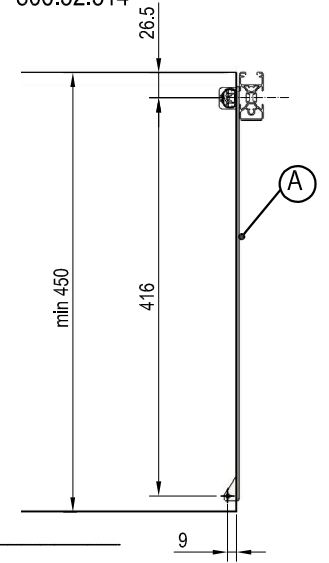

787A20-787A16_20190326_V01

2 x (A) shelfholders (1 Right + 1 Left)

2 x (B) screws Ø3.5x16 

2 x (C) screws M4x8  2 x (D) metal connector

HÄFELE

806.52.714
806.52.514

Subject to alterations © 2023 by Häfele SE & Co KG Adolf-Häfele-Str. 1 · D-72202 Nagold · www.hafele.com