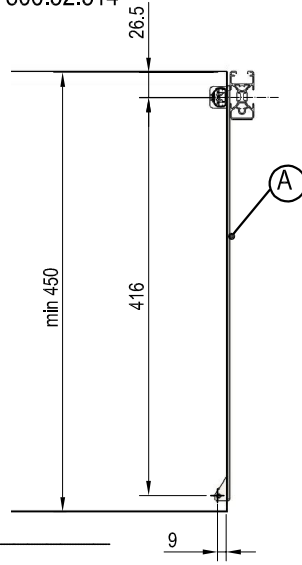

787A20-787A16_20190326_V01

2 x (A) shelfholders (1 Right + 1 Left)

2 x (B) screws Ø3.5x16 

2 x (C) screws M4x8  2 x (D) metal connector

HÄFELE

806.52.714
806.52.514

Subject to alterations © 2023 by Häfele SE & Co KG Adolf-Häfele-Str. 1 · D-72202 Nagold · www.hafele.com