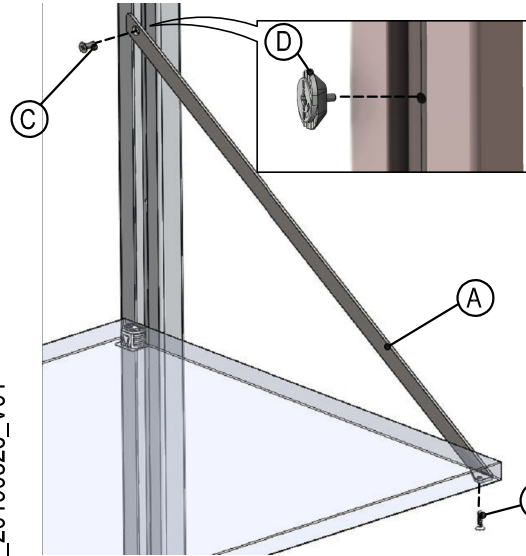

787A20-787A16_20190326_V01

2 x (A) shelfholders (1 Right + 1 Left)

2 x (B) screws Ø3.5x16 

2 x (C) screws M4x8  2 x (D) metal connector

HÄFELE

806.52.714
806.52.514

Subject to alterations © 2023 by Häfele SE & Co KG Adolf-Häfele-Str. 1 · D-72202 Nagold · www.hafele.com