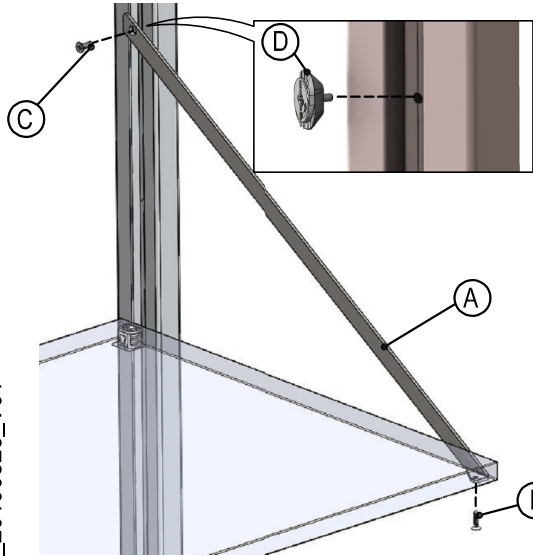

787A20-787A16_20190326_V01

2 x (A) shelfholders (1 Right + 1 Left)

2 x (B) screws Ø3.5x16 

2 x (C) screws M4x8  2 x (D) metal connector

HÄFELE

806.52.714
806.52.514

Subject to alterations © 2023 by Häfele SE & Co KG Adolf-Häfele-Str. 1 · D-72202 Nagold · www.hafele.com