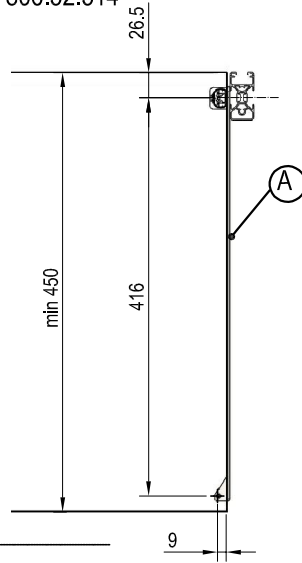

787A20-787A16_20190326_V01

2 x (A) shelfholders (1 Right + 1 Left)

2 x (B) screws Ø3.5x16 

2 x (C) screws M4x8  2 x (D) metal connector

HÄFELE

806.52.714
806.52.514

Subject to alterations © 2023 by Häfele SE & Co KG Adolf-Häfele-Str. 1 · D-72202 Nagold · www.hafele.com