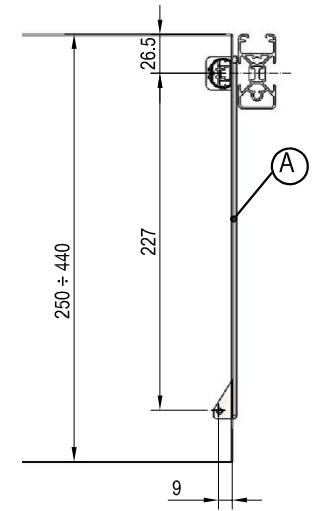

787A20-787A16_20230111_V00

2 x (A) shelfholders (1 Right + 1 Left)

2 x (B) screws Ø3.5x16 

2 x (C) screws M4x8 

2 x (D) metal connector

HÄFELE

806.52.712
806.52.512

Subject to alterations © 2023 by Häfele SE & Co KG Adolf-Häfele-Str. 1 · D-72202 Nagold · www.haefele.com