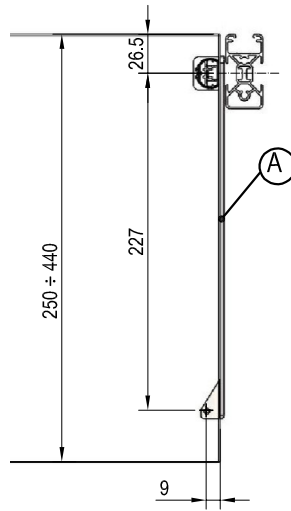

787A20-787A16_20230111_V00

2 x (A) shelfholders (1 Right + 1 Left)

2 x (B) screws Ø3.5x16 

2 x (C) screws M4x8 

2 x (D) metal connector

HÄFELE

806.52.712
806.52.512

Subject to alterations © 2023 by Häfele SE & Co KG Adolf-Häfele-Str. 1 · D-72202 Nagold · www.haefele.com