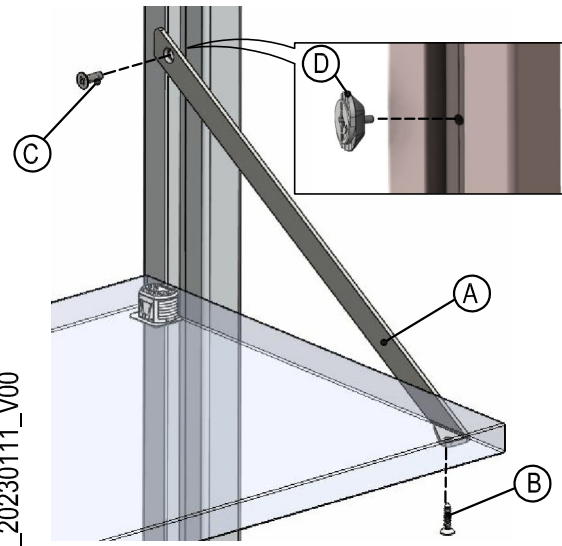

787A20-787A16_20230111_V00

2 x (A) shelfholders (1 Right + 1 Left)

2 x (B) screws Ø3.5x16 

2 x (C) screws M4x8 

2 x (D) metal connector

HÄFELE

806.52.712
806.52.512

Subject to alterations © 2023 by Häfele SE & Co KG Adolf-Häfele-Str. 1 · D-72202 Nagold · www.haefele.com