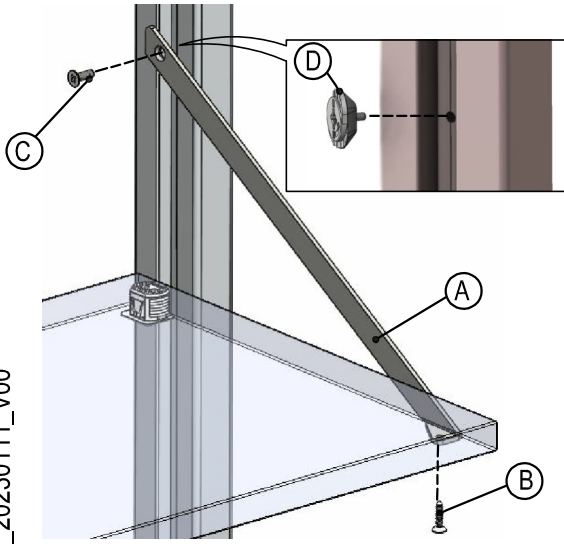

787A20-787A16_20230111_V00

2 x (A) shelfholders (1 Right + 1 Left)

2 x (B) screws Ø3.5x16 

2 x (C) screws M4x8 

2 x (D) metal connector

HÄFELE

806.52.712
806.52.512

Subject to alterations © 2023 by Häfele SE & Co KG Adolf-Häfele-Str. 1 · D-72202 Nagold · www.haefele.com