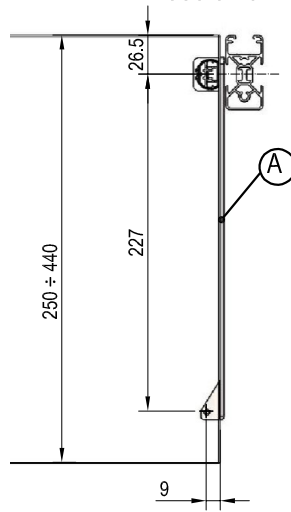

787A20-787A16_20230111_V00

2 x (A) shelfholders (1 Right + 1 Left)

2 x (B) screws Ø3.5x16 

2 x (C) screws M4x8 

2 x (D) metal connector

HÄFELE

806.52.712
806.52.512

Subject to alterations © 2023 by Häfele SE & Co KG Adolf-Häfele-Str. 1 · D-72202 Nagold · www.haefele.com