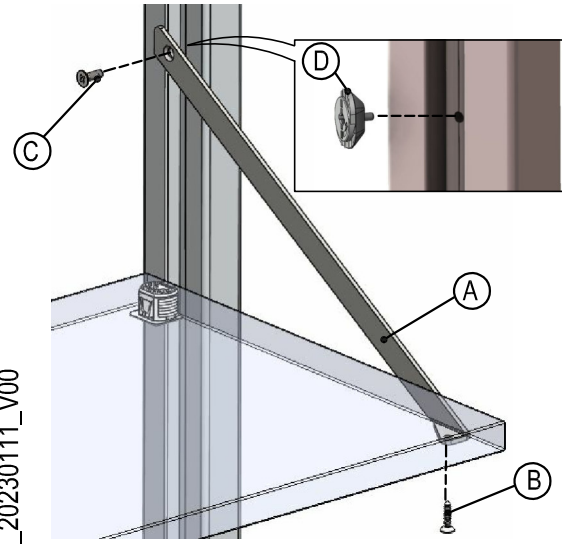

787A20-787A16_20230111_V00

2 x (A) shelfholders (1 Right + 1 Left)

2 x (B) screws Ø3.5x16 

2 x (C) screws M4x8 

2 x (D) metal connector

HÄFELE

806.52.712
806.52.512

Subject to alterations © 2023 by Häfele SE & Co KG Adolf-Häfele-Str. 1 · D-72202 Nagold · www.haefele.com