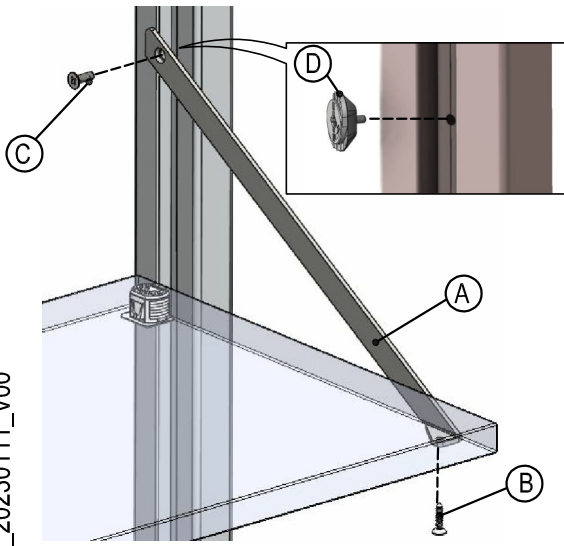

787A20-787A16_20230111_V00

2 x (A) shelfholders (1 Right + 1 Left)

2 x (B) screws Ø3.5x16 

2 x (C) screws M4x8 

2 x (D) metal connector

HÄFELE

806.52.712
806.52.512

Subject to alterations © 2023 by Häfele SE & Co KG Adolf-Häfele-Str. 1 · D-72202 Nagold · www.haefele.com