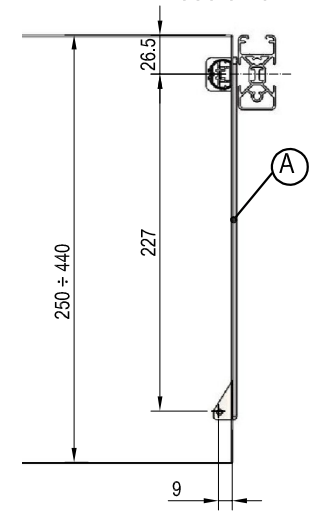

787A20-787A16_20230111_V00

2 x (A) shelfholders (1 Right + 1 Left)

2 x (B) screws Ø3.5x16 

2 x (C) screws M4x8 

2 x (D) metal connector

HÄFELE

806.52.712
806.52.512

Subject to alterations © 2023 by Häfele SE & Co KG Adolf-Häfele-Str. 1 · D-72202 Nagold · www.haefele.com