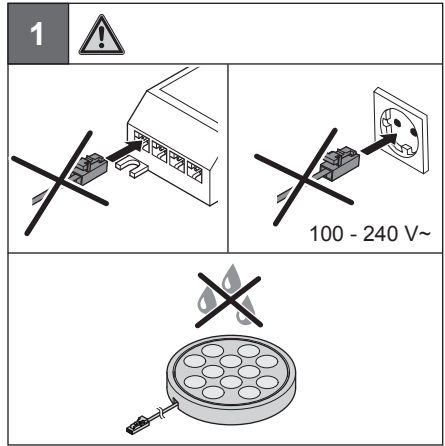

LED 3004
LED 3005

833.76.020
833.76.021

24 V System	K	W	T_A	mm	mm	
833.76.020	3200 K	0.8 W	-20 °C – +35 °C -4 °F – +95 °F	Ø 58 x 8.5	Ø 68 x 9.5	833.77.900
833.76.021				Ø 70 x 9.0	Ø 80 x 10.0	833.77.901

Maße in mm – Dimensions in mm – Medidas en mm