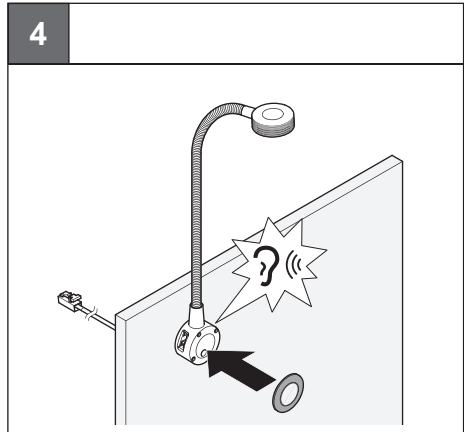

732.28.360

HDE 29.03.2022