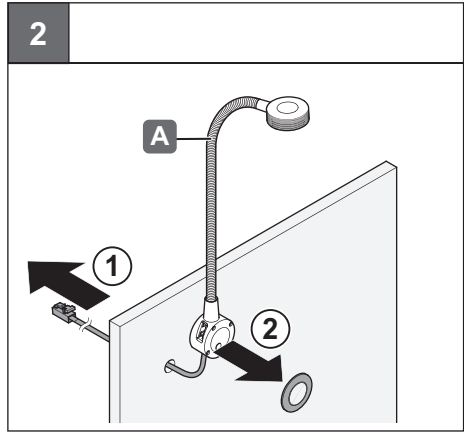

732.28.360

HDE 29.03.2022