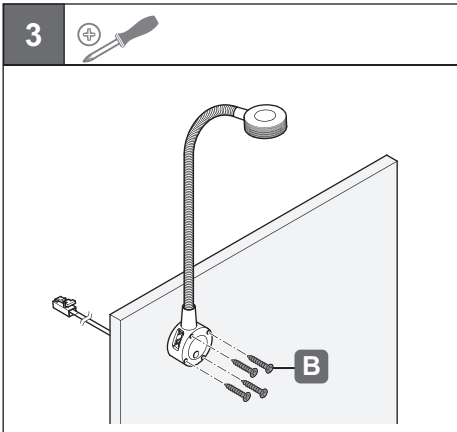

732.28.360

HDE 29.03.2022