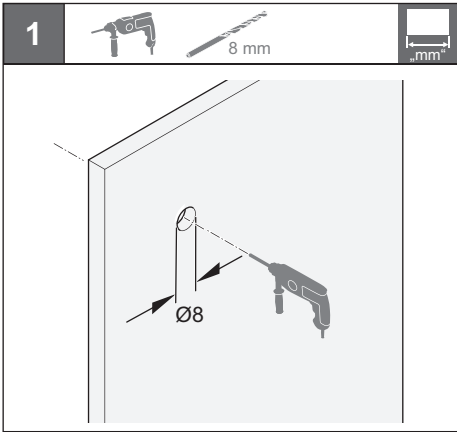

732.28.360

HDE 29.03.2022