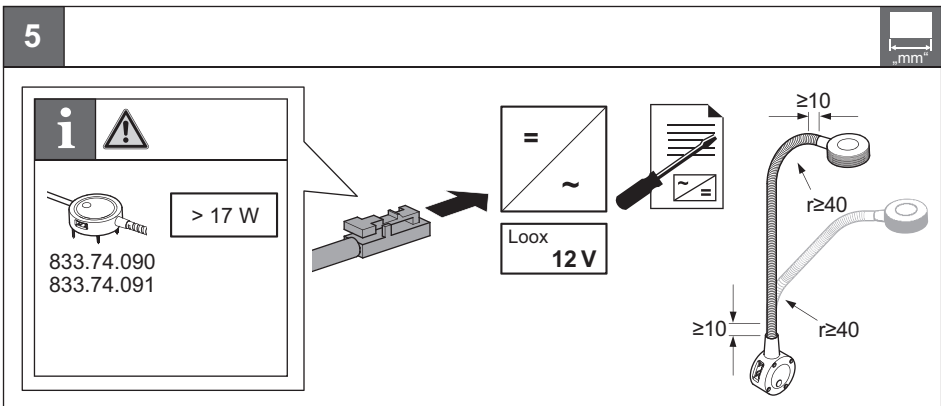

732.28.360

HDE 29.03.2022