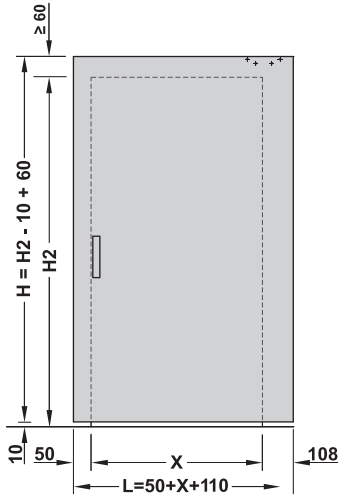

i

„mm“

732.29.799

HDE 18.01.2021