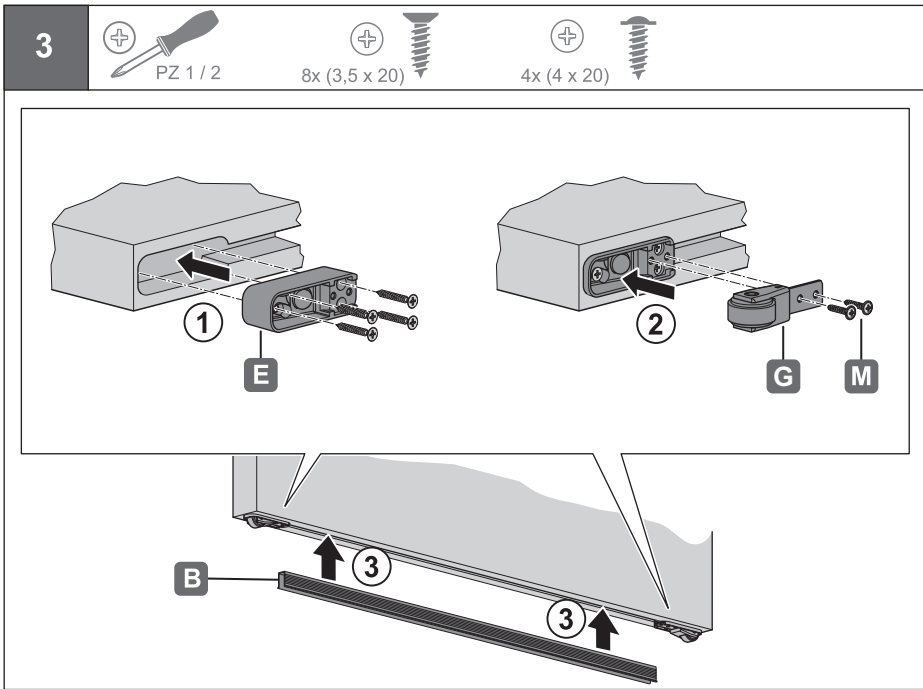

732.29.799