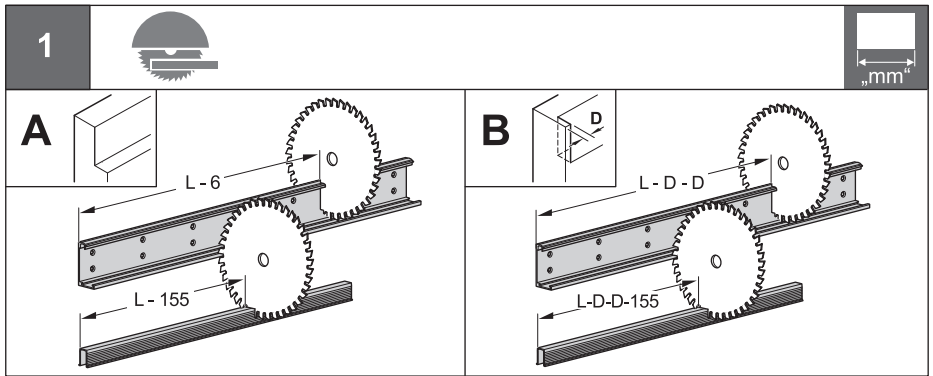

732.29.799

HDE 18.01.2021