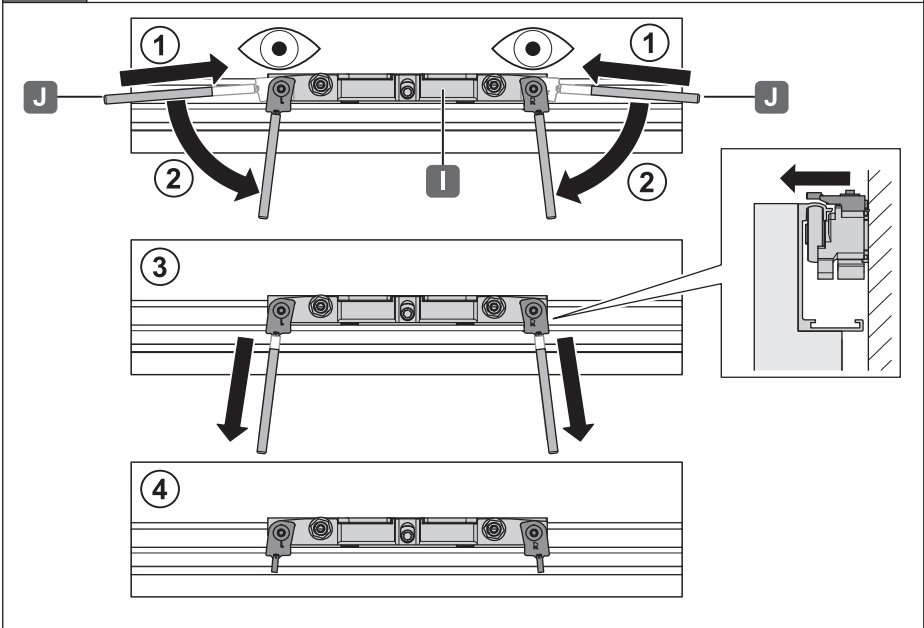

732.29.799

6