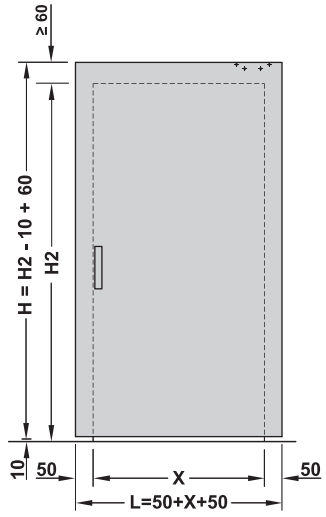

i

732.29.799

HDE 18.01.2021