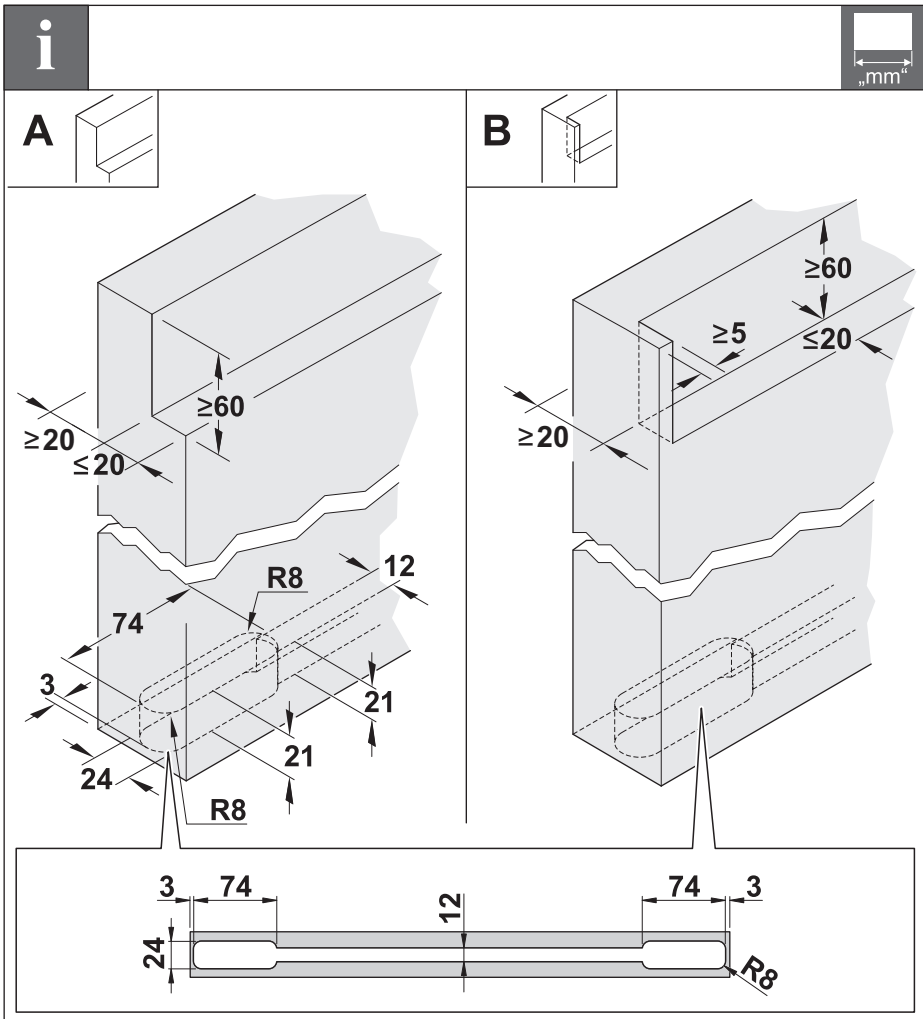

Slido

940.59.008
940.59.009

		D-Line43 80M
	L = 1100 mm	940.59.008
	L = 1800 mm	940.59.009

732.29.799

HDE 18.01.2021

732.29.799

HDE 18.01.2021

i