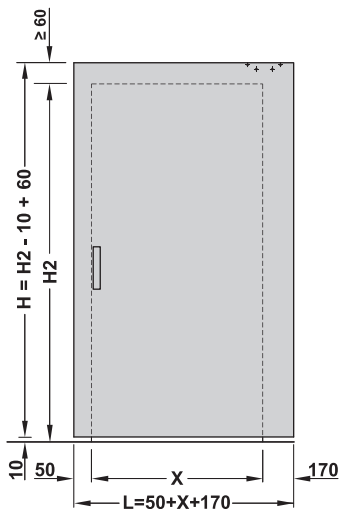

i

732.29.799

HDE 18.01.2021