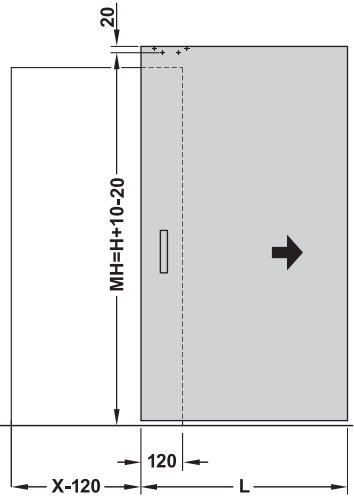

i

732.29.799

HDE 18.01.2021