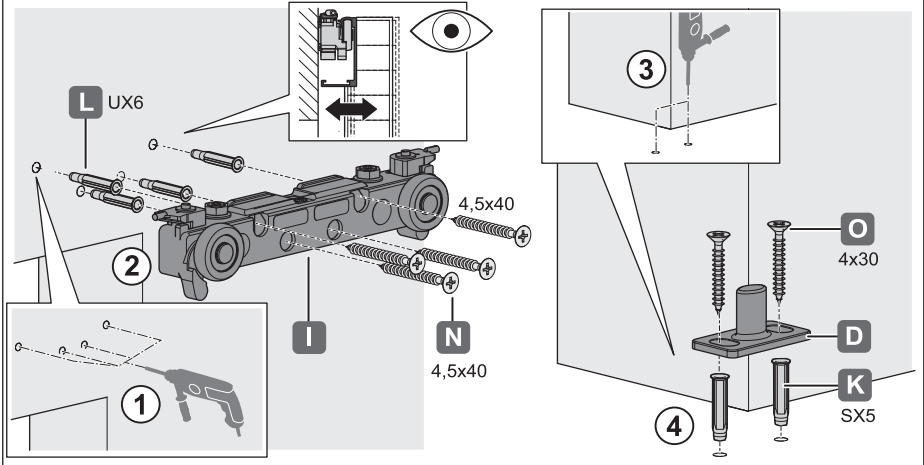

5

732.29.799

6

HDE 18.01.2021