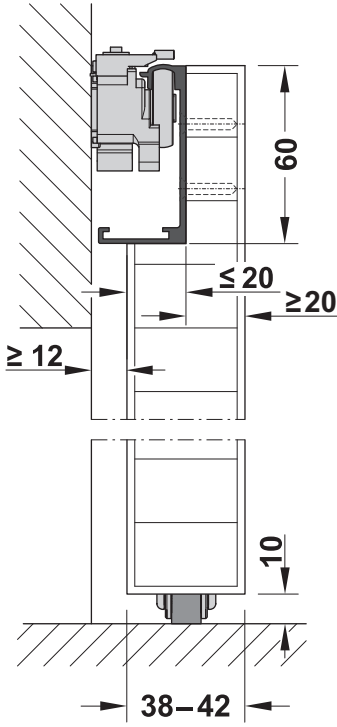

Slido

940.59.008
940.59.009

		D-Line43 80M
	L = 1100 mm	940.59.008
	L = 1800 mm	940.59.009

732.29.799

HDE 18.01.2021

732.29.799

HDE 18.01.2021

i