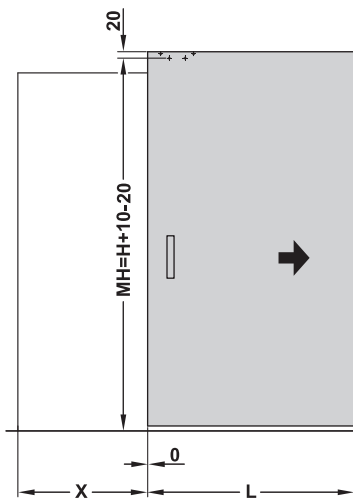

i

732.29.799

HDE 18.01.2021