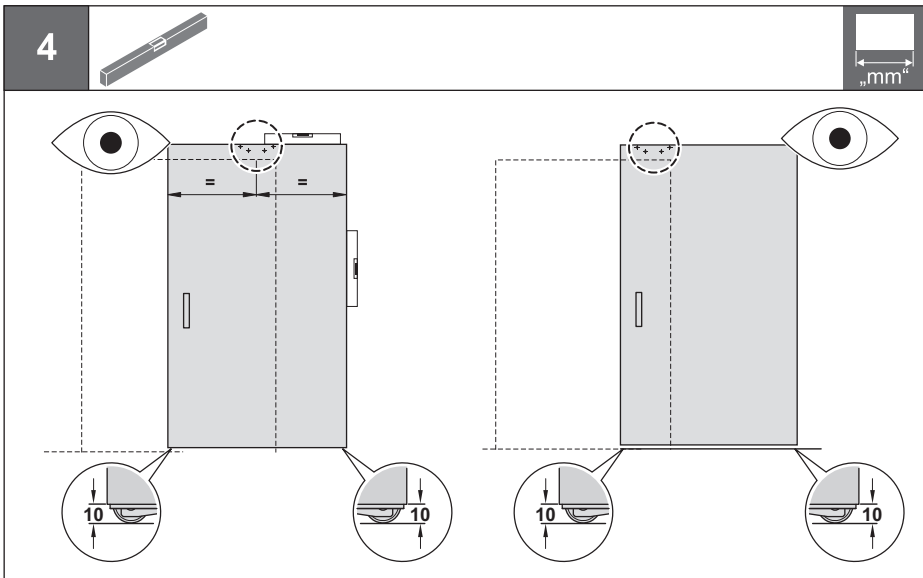

HDE 18.01.2021