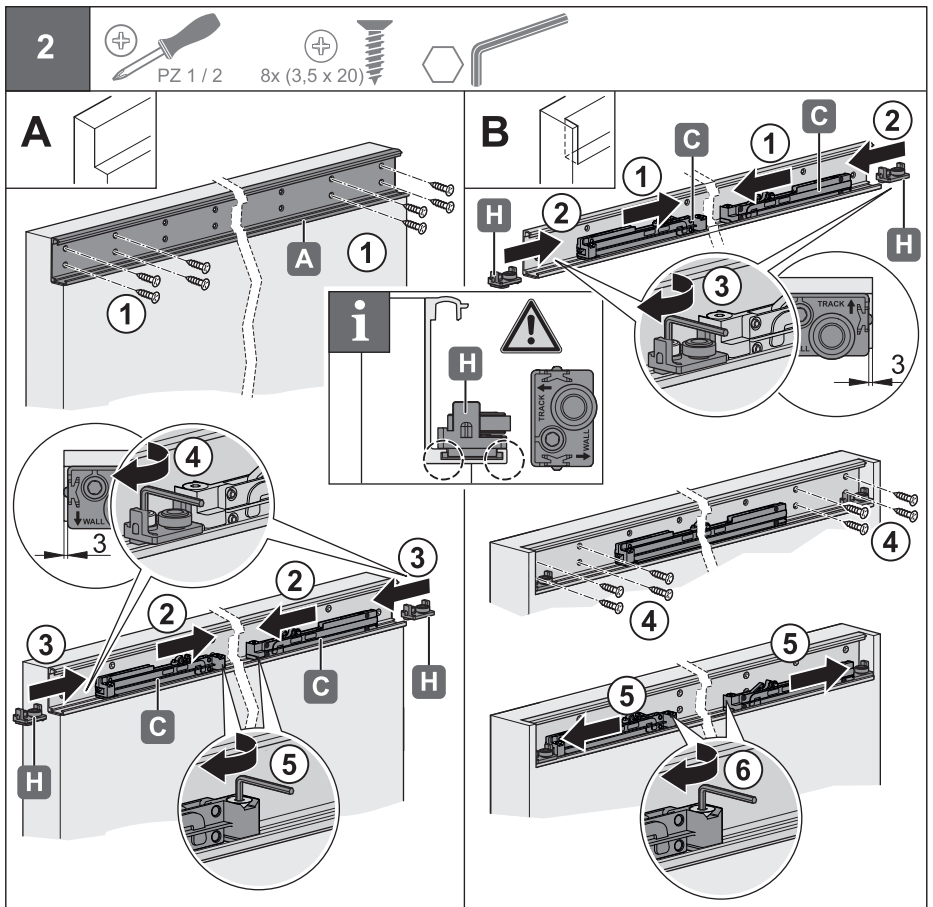

732.29.799

HDE 18.01.2021