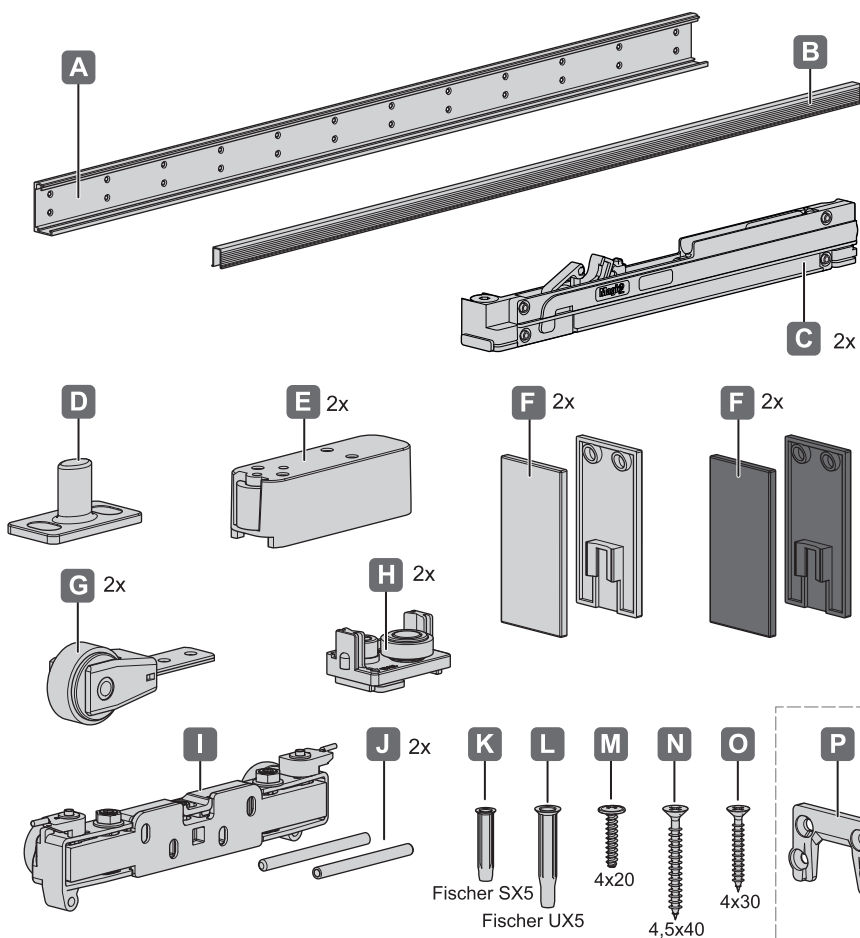

Slido

940.59.008
940.59.009

		D-Line43 80M
	L = 1100 mm	940.59.008
	L = 1800 mm	940.59.009

732.29.799

HDE 18.01.2021

732.29.799

HDE 18.01.2021

i