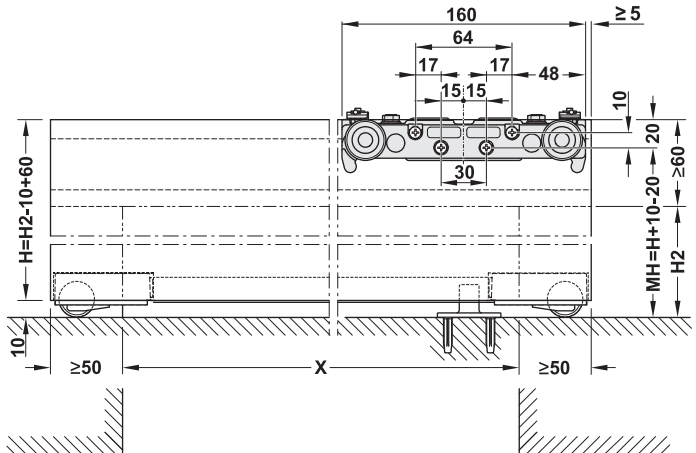

i

732.29.799

HDE 18.01.2021