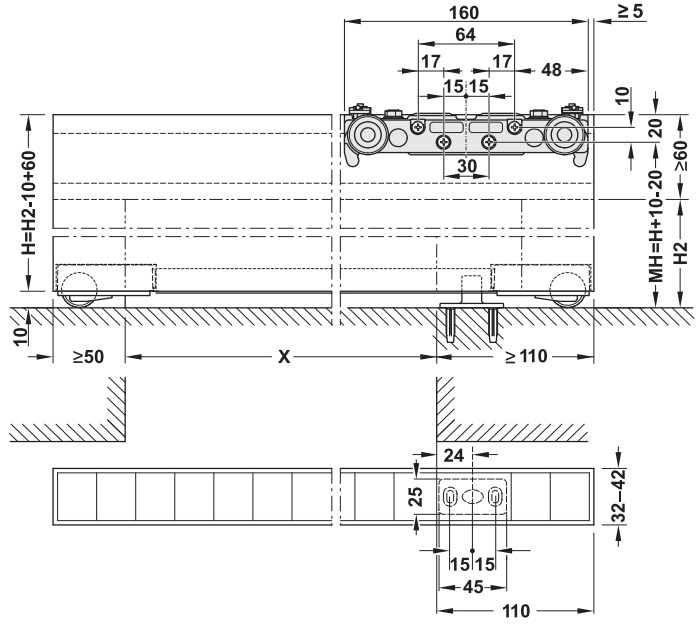

i

„mm“

732.29.799

HDE 18.01.2021