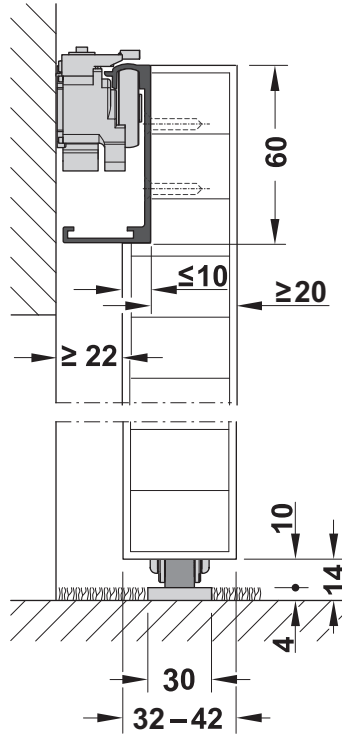

Slido

940.59.008
940.59.009

		D-Line43 80M
	L = 1100 mm	940.59.008
	L = 1800 mm	940.59.009

732.29.799

HDE 18.01.2021

732.29.799

HDE 18.01.2021

i