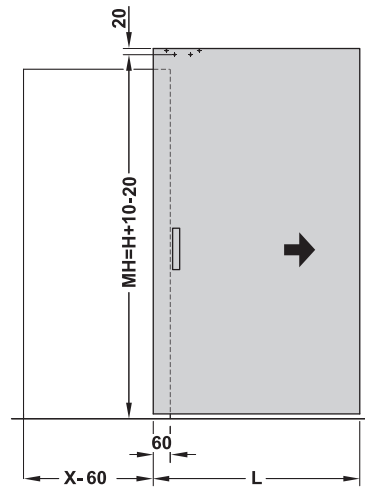

i

„mm“

732.29.799

HDE 18.01.2021