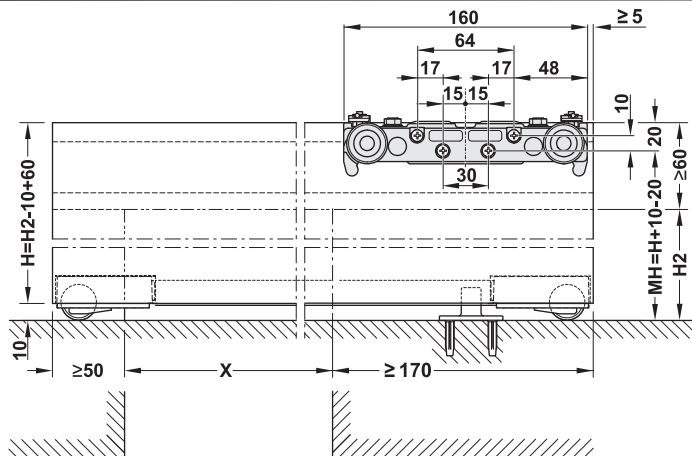

i

732.29.799

HDE 18.01.2021