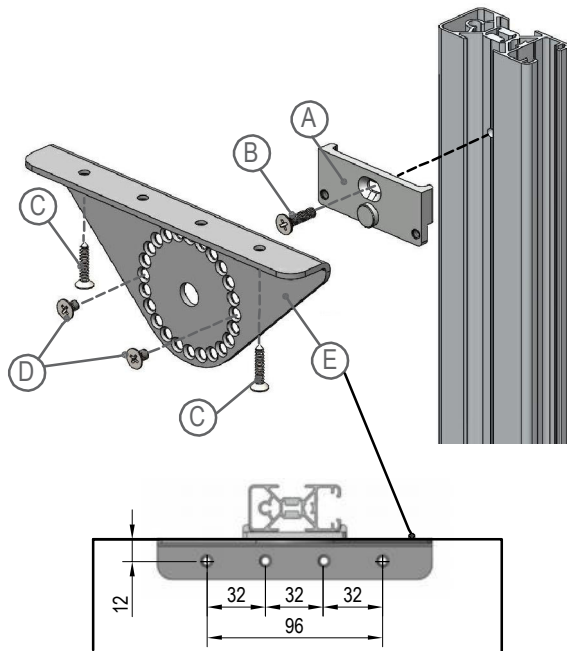

# HÄFELE

806.52.730

806.52.530

806.52.330

2 x (A) metal adapter

2 x (B) screws M4x14  PH 2

4 x (C) screws Ø3.5x16  PZ 2

4 x (D) screws Mx6  PH 2

2 x (E) metal rotate plate

787A40\_20190326\_V01