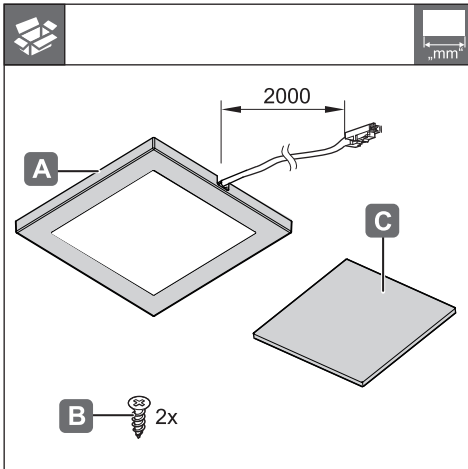

LED 2051
LED 3036

833.74.030   **833.77.180**
833.74.031   **833.77.181**

12 V System	24 V System	K	W	T_A	mm	mm	
833.74.030	3000 K	2.5 W	-20 °C – +45 °C -4 °F – +113 °F	65 x 65 x 6	≥ 75 x 75 x 16	Loox 12 V	
833.74.031	4000 K					Loox 24 V	
833.77.180	3000 K						
833.77.181	4000 K						

732.26.224