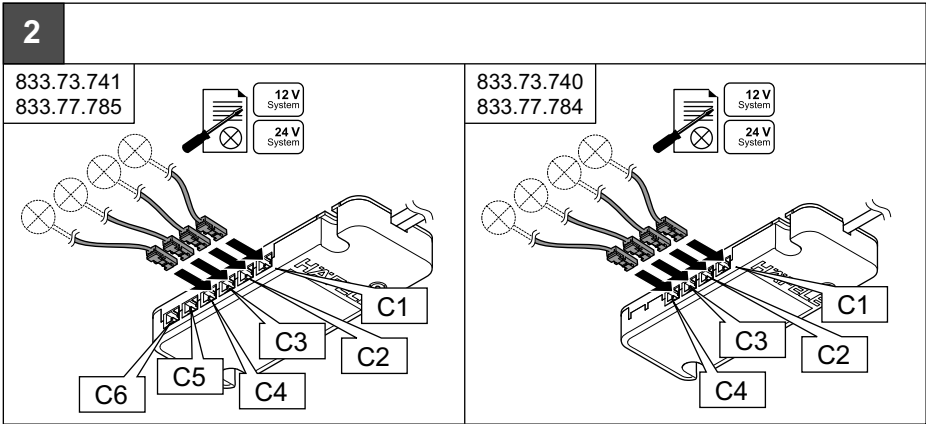

732.26.362

HDE 08/2015