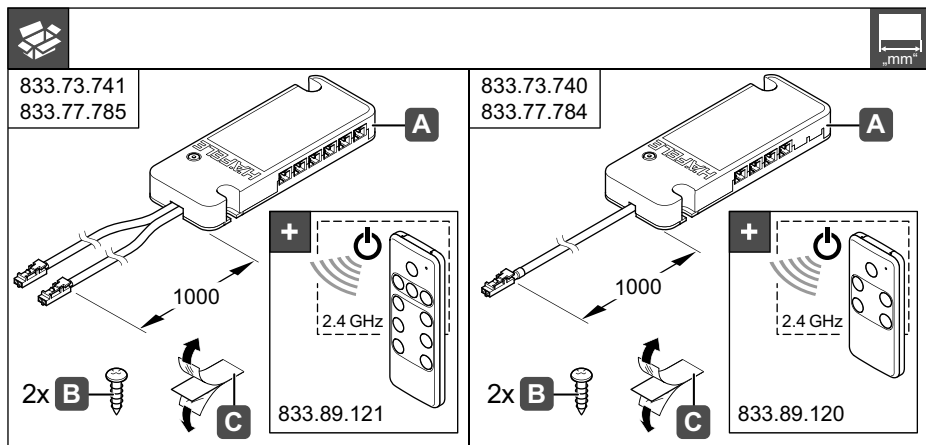

833.73.740 833.77.784
833.73.741 833.77.785

	W	T_A	mm	mm	
833.73.740	0 – 30 W	-20 °C – +35 °C -4 °F – +95 °F	106 x 40 x 14	116 x 50 x 24	Loox 12V
833.73.741	0 – 60 W				
833.77.784	0 – 60 W				
833.77.785	0 – 120 W				Loox 24V

732.28.362

HDE 08/2015