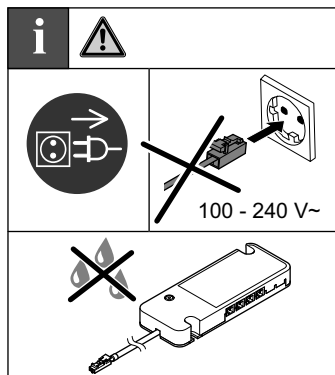

833.73.740 833.77.784
833.73.741 833.77.785

	W	T_A	mm	mm	
833.73.740	0 – 30 W	-20 °C – +35 °C -4 °F – +95 °F	106 x 40 x 14	116 x 50 x 24	Loox 12V
833.73.741	0 – 60 W				
833.77.784	0 – 60 W				
833.77.785	0 – 120 W				Loox 24V

732.28.362

HDE 08/2015