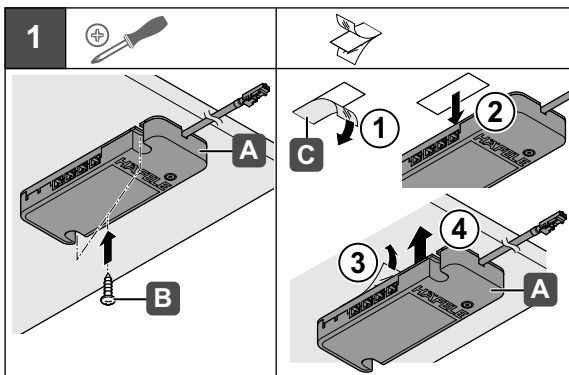

833.73.740 833.77.784
833.73.741 833.77.785

	W	T_A	mm	mm	
833.73.740	0 – 30 W	-20 °C – +35 °C -4 °F – +95 °F	106 x 40 x 14	116 x 50 x 24	Loox 12V
833.73.741	0 – 60 W				
833.77.784	0 – 60 W				
833.77.785	0 – 120 W				Loox 24V

732.28.362

HDE 08/2015