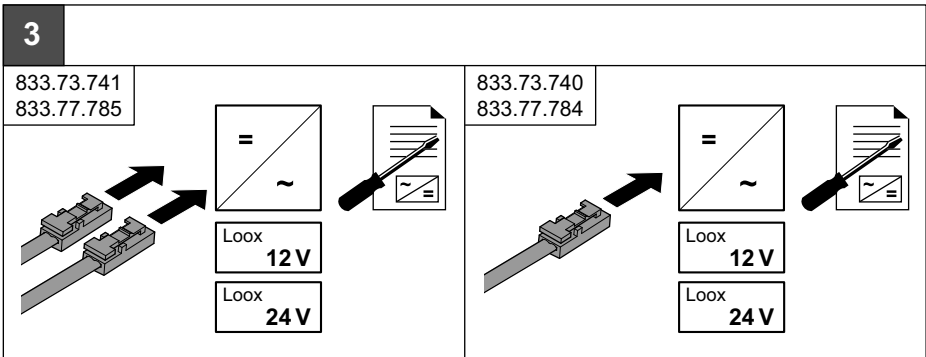

732.26.362

HDE 08/2015