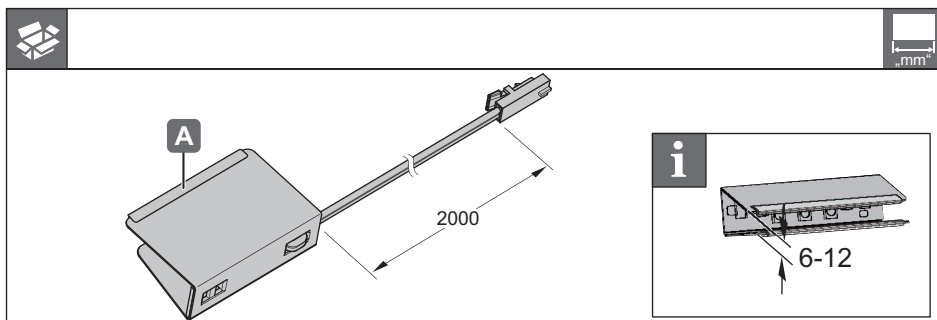

LED 2019

833.74.130

833.74.120

12V System	K	W	T <sub>A</sub>	 mm	 mm	
833.74.130	4000 K	0.22 W	-20 °C – +35 °C -4 °F – +95 °F	40 x 25.5 x 12	≥ 50 x 35.5 x 22	833.74.900
833.74.120	6000 K					833.74.901
						833.74.913
						833.74.914
						833.74.917
						833.74.918